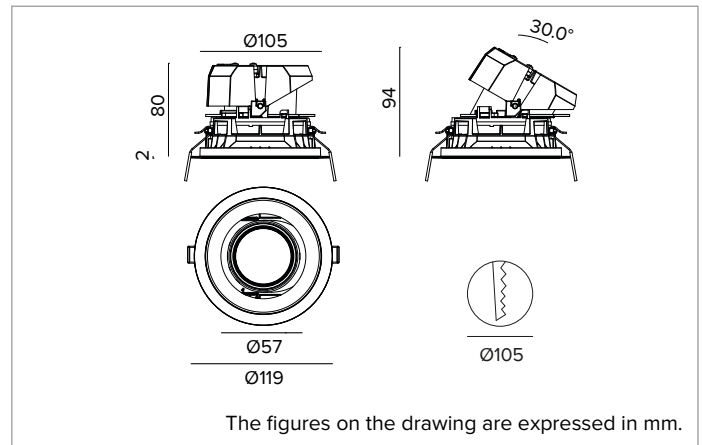

### Adjustable recessed LED projector in a trim version

		2700K	H(m)	D(m)	Emax(lx)
		Ra90		48°	
Fixture Power	20W	1	0.88	2917	
Source Flux	2128lm	2	1.77	729	
Fixture Flux	1630lm	3	2.65	324	
Efficacy	81lm/W	4	3.53	182	
TS1308	Imax=1378cd/klm	Imax	2933cd	5	4.41
					117