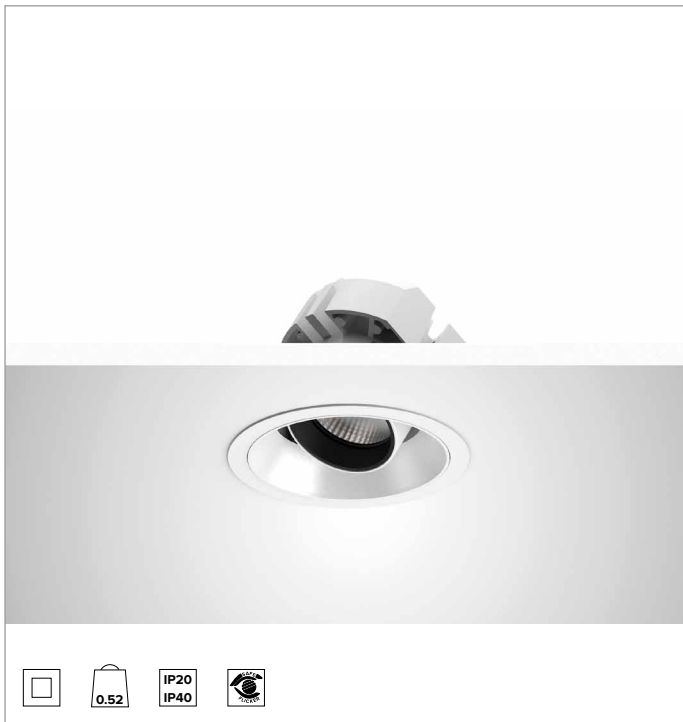

## 1T8727EL | CTEVO ARCHITECTURAL 105

### Adjustable recessed LED projector in a trim version

		2700K	H(m)	D(m)	Emax(lx)
		Ra90		48°	
Fixture Power	20W	1	0.88	2917	
Source Flux	2128lm	2	1.77	729	
Fixture Flux	1630lm	3	2.65	324	
Efficacy	81lm/W	4	3.53	182	
TS1308	Imax=1378cd/klm	Imax	2933cd	5	4.41
					117